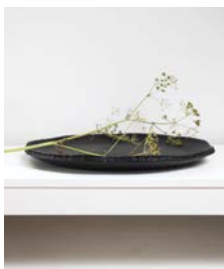

SKAL - plate

4/49diam.	mat black	15250

stoneware